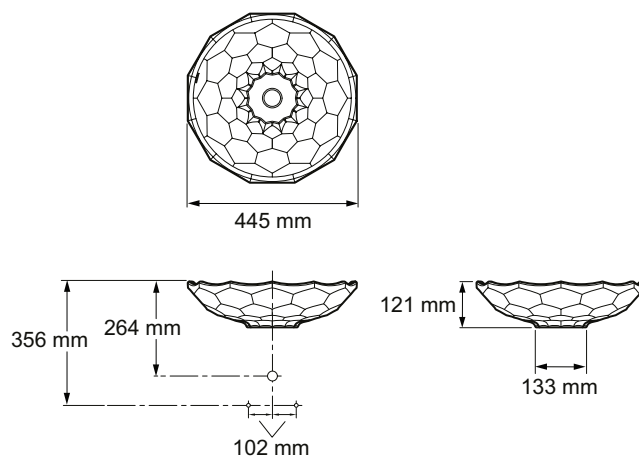

Briolette™ Vessel Basin

2373

Product Description: Briolette faceted glass vessel basin for countertop installation, no tap hole

Required Items: 7107B-CP Decorative grid waste, petal design
7108B-CP Decorative grid waste, abstract design

Product Dimensions: 445 mm diameter

Material: Glass

Product Weight (kg): 8.8

Fixings Included: Yes

Guarantee (Years): 5

Additional Information: Rinse thoroughly and use a soft cloth to wipe the product dry after use. Soft abrasive cleaners and warm water may be used when necessary to clean your decorative products. Strong abrasive cleaners will scratch and dull the surface.

Colours:

(B11)

Ice

Dimensions (mm)

Kohler UK

Sales and Technical:

+44 (0) 844 571 0048 (Calls cost 7p per minute plus your phone company's access charge)

info@kohler.co.uk